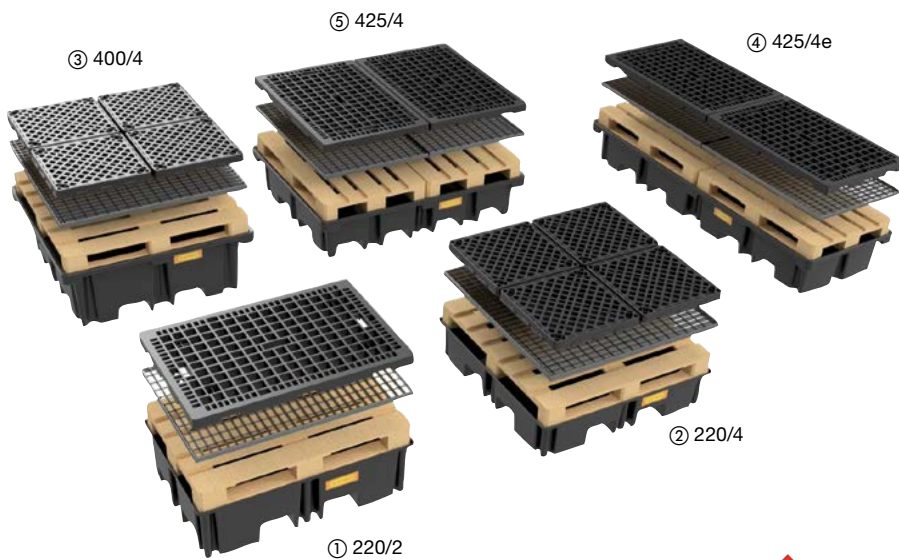

PE pallet sumps PG 9

PE pallet sumps with General Construction Inspection Approval (applied for)

- made from high-quality polyethylene (PE)
- high chemical resistance
- Sumps can be placed directly on the floor
- with integral forklift pockets
- accessible from four sides (except tray for two 120 x 80 pallets lengthwise)
- ideally suited for Euro pallets (120 x 80) or industrial pallets (120 x 120), as well as for plastic pallets of similar sizes
- loaded pallets can be placed directly on the tray using a forklift or high-platform truck
- a steel or PE grid is not required, but can be optionally used

Description / Type	Overall dimensions cm (l x d x h)	Loading capacity kg	Collection volume L	Quantity pallets	Quantity 200 L drums	Weight approx. kg	Order no.
① PE pallet sump 220/2 for 1 pallet 120 x 80							
without grating	123 x 83 x 36	600	220	1	2	13	11257
with steel grating	123 x 83 x 36	600	220	1	2	28	11258
with PE grating	123 x 83 x 39	600	220	1	2	21.5	11259
② PE-pallet sump 220/4 for 1 pallet 120 x 120							
without grating	123 x 123 x 26	1200	220	1	4	13.5	11260
with steel grating	123 x 123 x 26	1200	220	1	4	33.5	11261
with PE grating	123 x 123 x 29	1200	220	1	4	26	11262
③ PE-pallet sump 400/4 for 1 pallet 120 x 120							
without grating	129 x 129 x 48	1200	400	1	4	15.5	11276
with steel grating	129 x 129 x 48	1200	400	1	4	28	11277
with PE grating	129 x 129 x 50	1200	400	1	4	35.5	11278
④ PE-pallet sump 425/4e for 2 pallets 120 x 80							
without grating	242 x 88 x 36	1200	425	2	4	17.5	11263
with steel grating	242 x 88 x 36	1200	425	2	4	47.5	11264
with PE grating	242 x 88 x 39	1200	425	2	4	34.5	11265
⑤ PE-pallet sump 425/4 for 2 pallets 120 x 80							
without grating	167 x 127 x 36	1200	425	2	4	17	11266
with steel grating	167 x 127 x 36	1200	425	2	4	47	11267
with PE grating	167 x 127 x 39	1200	425	2	4	34	11268