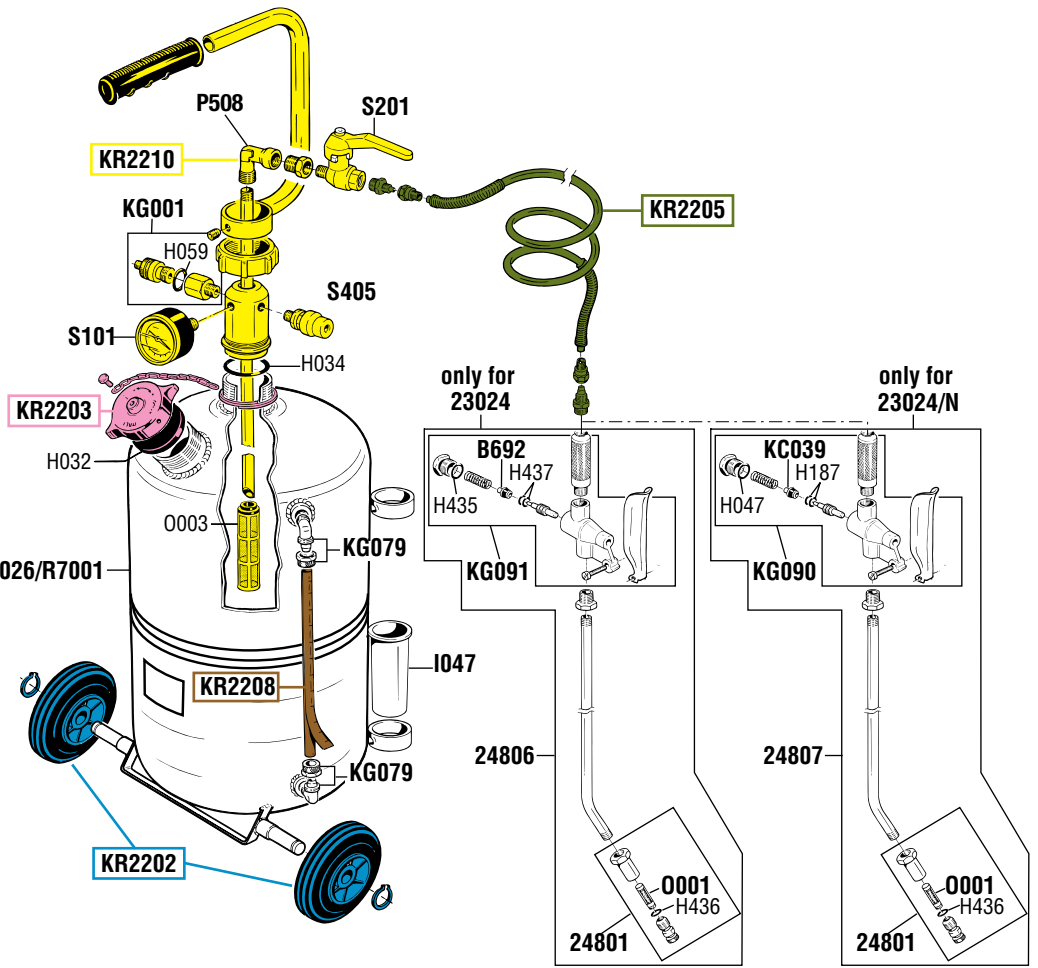

VISTA ESPLOSA - EXPLODED VIEW

tutti i diritti riservati - all rights reserved

GUIDA RICAMBI - SPARE PARTS GUIDE

KIT RICAMBI

OGNI KIT SOTTO RIPORTATO COMPRENDE I RICAMBI EVIDENZIATI CON LO STESSO COLORE E LE RELATIVE GUARNIZIONI. QUESTI RICAMBI NON SONO FORNIBILI SEPARATAMENTE TRANNE QUELLI CODIFICATI.

SPARE PARTS KITS

EACH KIT SHOWN WITH THE SAME COLOR INCLUDES ALSO THE GASKETS. THE SPARE PARTS INCLUDED IN THE KIT CAN'T BE SUPPLIED SEPARATELY EXCEPT THOSE SHOWN WITH A PROPER CODE.

CODICE CODE	DESCRIZIONE DESCRIPTION	Q.TÀ QTY
KR2202	DUE RUOTE Fisse con anelli elastici TWO FIXED WHEELS WITH RETAINING RINGS	1
KR2203	TAPPO ALTA PRESSIONE HIGH PRESSURE PLUG	1
KR2205	TUBO COLLEGAMENTO CONNECTION HOSE	1
KR2208	TUBO LIVELLO CON ETICHETTA GAUGE TUBE WITH LABEL	1
KR2210	GRUPPO SUPERIORE SERBATOIO UPPER GROUP FOR RESERVOIR	1

ELENCO RICAMBI FORNIBILI SINGOLARMENTE

LIST OF SPARE PARTS WHICH CAN BE SUPPLIED SEPARATELY

CODICE CODE	DESCRIZIONE DESCRIPTION	Q.TÀ QTY
24801	UGELLO COMPLETO COMPLETE NOZZLE	1
24806	PISTOLA NEBUL. INOX CON GUARN. "EPDM" S. STEEL SPRAYER GUN WITH "EPDM" SEALS	1
24807	PISTOLA NEBULIZZATORE CON GUARN. "NBR" SPRAYER GUN WITH "NBR" SEALS	1
24891	IMBUTO FUNNEL	1
H047	O-RING 2021 "NBR" O-RING 2021 "NBR"	1
H187	O-RING 2021 "VITON" O-RING 2021 "VITON"	1
I047	BICCHIERE RACCOLGIGOCCE DRIP COLLECTOR	1
KC026/R7001	SERBATOIO 24 l RESERVOIR 24 l	1
KC039	VALVOLA VULCANIZZATA PISTOLA OLIO OIL VULCANIZED VALVE	1
KG001	RUBINETTO UNIVERSALE CARICA ARIA UNIVERSAL AIR TAP	1
KG079	GRUPPO GOMITO E GHIERA RING AND ELBOW JOINT GROUP	2
KG090	IMPUGNATURA PISTOLA GUN GRIP	1
KG091	IMPUGNATURA PISTOLA GUN GRIP	1
0003	FILTRO FILTER	1
P508	RACCORDO M/F 3/8" G ELBOW M/F 3/8" G	1
S101	MANOMETRO ø 50 mm GAUGE ø 50 mm	1
S201	RUBINETTO A SFERA 1/4" BALL VALVE 1/4"	1
S405	VALVOLA SICUREZZA 8 bar SAFETY VALVE 8 bar	1

Art. KR2250

KIT GUARNIZIONI COMPLETO
COMPOSTO DALLE GUARNIZIONI SOTTO ELENcate
JOINTS GASKETS LIST
INCLUDING ALL THE GASKETS SHOWN HERE UNDER

CODICE CODE	DESCRIZIONE DESCRIPTION	Q.TÀ QTY
H032	GUARNIZIONE TAPPO GASKET	1
H034	O-RING 3156 O-RING 3156	1
H059	O-RING 2037 O-RING 2037	1
H435	O-RING 2050 "EPDM" O-RING 2050 "EPDM"	1
H436	O-RING 106 "EPDM" O-RING 106 "EPDM"	1
H437	O-RING 2021 "EPDM" O-RING 2021 "EPDM"	2
B692	VALVOLA PISTOLA "TEFLON" GUN VALVE "TEFLON"	1
0001	FILTRO ATTACCO RAPIDO QUICK CONNECTOR FILTER	1

Art. KS2280

SET RICAMBI CONSIGLIATI
AI PUNTI VENDITA E ASSISTENZA.
COMPOSTO DAI RICAMBI SOTTO ELENcate
SPARE PARTS KIT ADVISED
TO THE REPAIR CENTERS. THIS KIT INCLUDES
ALL THE SPARE PARTS SHOWN HERE UNDER

CODICE CODE	DESCRIZIONE DESCRIPTION	Q.TÀ QTY
24801	UGELLO COMPLETO COMPLETE NOZZLE	1
KR2250	KIT GUARNIZIONI COMPLETO COMPLETE GASKETS KIT	1
0003	FILTRO FILTER	1
S101	MANOMETRO ø 50 mm GAUGE ø 50 mm	1