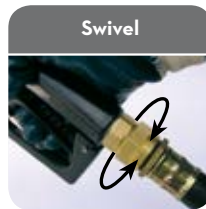

A280

FEATURES

Automatic stop

High flow rate

Swivel

ON REQUEST

Rapsoil version

Urea version

Automatic nozzle

Code F00613020

PRODUCTS' RANGE TECHNICAL DATA

Code without swivel	Code with swivel	Description	Fluid type	Flow-rate		Inlet		Spout ext. Ø mm
				l/min	gpm	without swivel BSP	with swivel BSP	
F12127000	F00603060	A60	DG	70	19	F 3/4"	F 1"	24
F1244200A	F00602020	A60 Unleaded	DG	60	16	F 3/4"	F 1"	20
F12449000	F00604030	A80	DG	90	24	F 1"	F 1"	29
F12128000	F00610020	A120	DG	120	32	F 1"	F 1"	29
-	F13249000	A280	DG	280	74	-	1 1/2"	38,5
-	F00613A00	A60 - EN 13012	D	70	19	F 3/4"	F 1"	24
-	F00614000	A120 - EN 13012	D	120	32	-	F 1"	29
F00602040	F00602030	Autom. Nozzle RAPSOIL	B	60	16	F 3/4"	F 1"	24
-	F0061903B	Autom. Nozzle AdBlue® (inox)	WU	40	11	-	F 3/4"	19
-	F00613020	Autom. Nozzle ATEX	DGK	60	16	-	F 1"	20