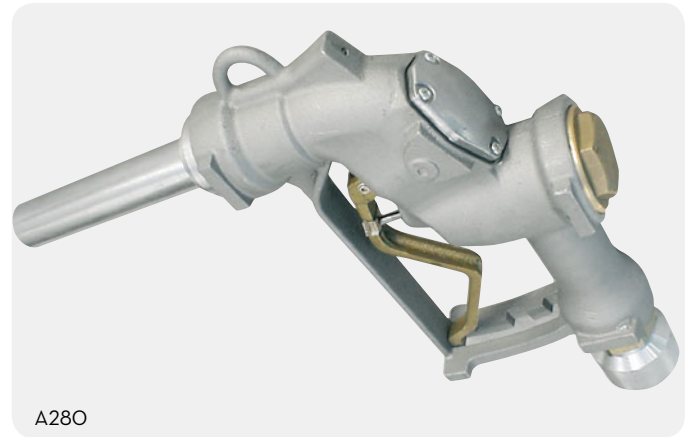

AdBlue®

WATER

WINDSCREEN

A AUTOMATIC NOZZLES

60 - A80 - A120 - A280

EN. Automatic nozzles. These nozzles are fitted with a device that automatically shuts off flow when the tank is full. Complete with swivel connector they conform to the strictest safety requirements and bear all necessary certifications.

NOZZLE

Flow-rate
up to
280 l/min
(up to 74 gpm)

A60

A80

A120

A280

FEATURES

Automatic stop

High flow rate

Swivel

ON REQUEST

Rapsoil version

Urea version

Automatic nozzle

Code F00613020

PRODUCTS' RANGE TECHNICAL DATA