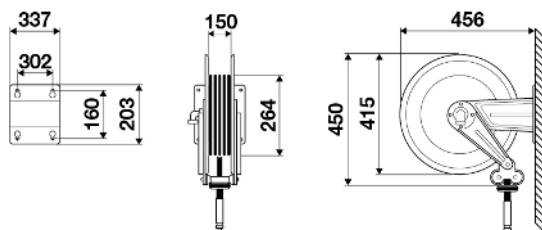

Overall dimensions

RAASM SpA

via Marangoni 33, 36022 - S. Zeno di Cassola (VI) - ITALIA
Tel. 0039 0424 571111 - Fax. 0039 0424 571135

info@raasm.com - www.raasm.com

Copyright © 2019 All rights reserved to RAASM S.p.A.