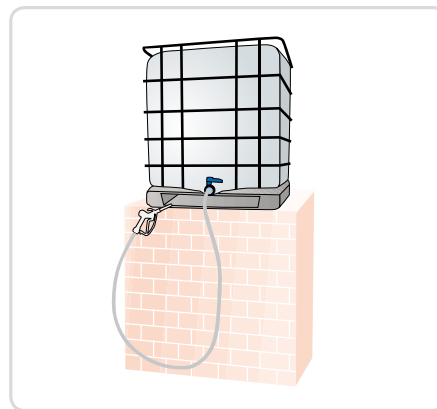

PRODUCTS' RANGE

Code	Description
R15452000	Easy coupling SEC with Hosetail 90°

Suction connections AF2 **NEW**

AF2 + pipes + hose tail

PRODUCTS' RANGE

Code	Description
F20189000	AF2 56x4 buttress 1" BSP
F20190000	AF2 2" buttress 1" BSP
F20257000	AF2 2" BSP 1" BSP
F20258000	AF2 2" 70x6 1" BSP (with drum adapter)

Suction connections PDC (Piusi DEF Coupler)

for typical stainless steel connectors.

PRODUCTS' RANGE

Code	Description
F1891000A	Piusi DEF coupler

Suction hose

PRODUCTS' RANGE

Code	Description
F15606020	Suction hose with plug head 2" BSP
F15606000	Suction hose wwith plug head 56x4

Gravity kit

Manual nozzle + IBC bottom adapter

PRODUCTS' RANGE

Code	Description
F15517000	Gravity kit

Kit bottom connection

PRODUCTS' RANGE

Code	Description
F15515010	Kit bottom connection

External suction hose