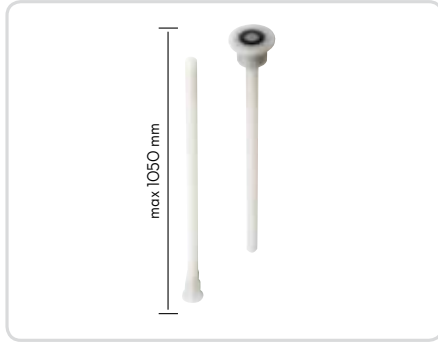

PRODUCTS' RANGE

Code	Description
R15452000	Easy coupling SEC with Hosetail 90°

Suction connections AF2 **NEW**

AF2 + pipes + hose tail

PRODUCTS' RANGE

Code	Description
F20189000	AF2 56x4 buttress 1" BSP
F20190000	AF2 2" buttress 1" BSP
F20257000	AF2 2" BSP 1" BSP
F20258000	AF2 2" 70x6 1" BSP (with drum adapter)

Suction connections PDC (Piusi DEF Coupler)

for typical stainless steel connectors.

PRODUCTS' RANGE

Code	Description
F1891000A	Piusi DEF coupler

Suction hose

PRODUCTS' RANGE

Code	Description
F15606020	Suction hose with plug head 2" BSP
F15606000	Suction hose wwith plug head 56x4

Gravity kit

Manual nozzle + IBC bottom adapter

PRODUCTS' RANGE

Code	Description
F15517000	Gravity kit

Kit bottom connection

PRODUCTS' RANGE

Code	Description
F15515010	Kit bottom connection

External suction hose