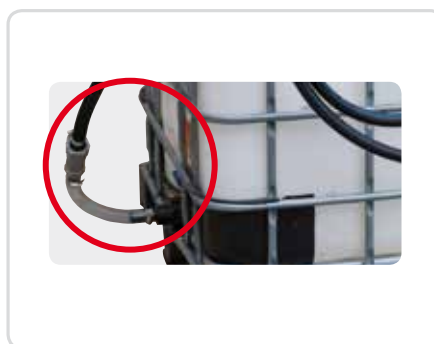

Gravity kit

Manual nozzle + IBC bottom adapter

PRODUCTS' RANGE

Code	Description
F15517000	Gravity kit

Kit bottom connection

PRODUCTS' RANGE

Code	Description
F15515010	Kit bottom connection

External suction hose