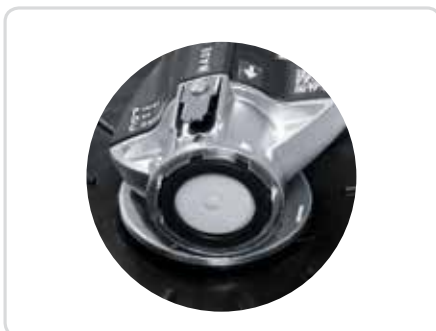

PRODUCTS' RANGE

Code	Description
R15452000	Easy coupling SEC with Hosetail 90°

Suction connections AF2 **NEW**

AF2 + pipes + hose tail

PRODUCTS' RANGE

Code	Description
F20189000	AF2 56x4 buttress 1" BSP
F20190000	AF2 2" buttress 1" BSP
F20257000	AF2 2" BSP 1" BSP
F20258000	AF2 2" 70x6 1" BSP (with drum adapter)

Suction connections PDC (Piusi DEF Coupler)

for typical stainless steel connectors.

PRODUCTS' RANGE

Code	Description
F1891000A	Piusi DEF coupler

Suction hose

PRODUCTS' RANGE

Code	Description
F15606020	Suction hose with plug head 2" BSP
F15606000	Suction hose wwith plug head 56x4