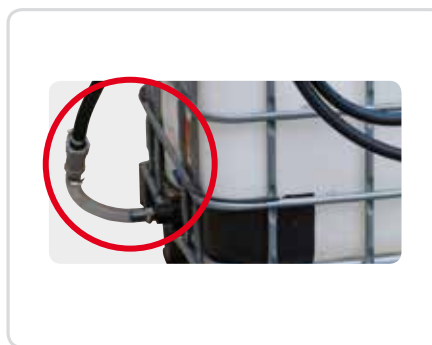

Gravity kit

Manual nozzle + IBC bottom adapter

PRODUCTS' RANGE

Code	Description
F15517000	Gravity kit

Kit bottom connection

PRODUCTS' RANGE

Code	Description
F15515010	Kit bottom connection

External suction hose