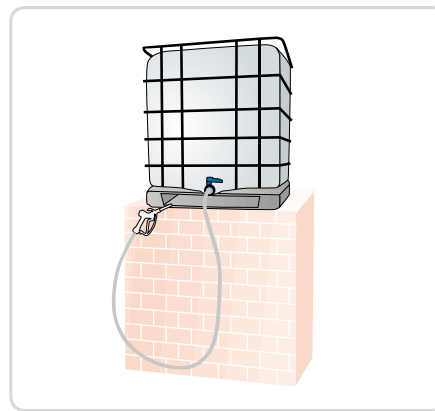

PRODUCTS' RANGE

Code	Description
R15452000	Easy coupling SEC with Hosetail 90°

Suction connections AF2 **NEW**

AF2 + pipes + hose tail

PRODUCTS' RANGE

Code	Description
F20189000	AF2 56x4 buttress 1" BSP
F20190000	AF2 2" buttress 1" BSP
F20257000	AF2 2" BSP 1" BSP
F20258000	AF2 2" 70x6 1" BSP (with drum adapter)

Suction connections PDC (Piusi DEF Coupler)

for typical stainless steel connectors.

PRODUCTS' RANGE

Code	Description
F1891000A	Piusi DEF coupler

Suction hose

PRODUCTS' RANGE

Code	Description
F15606020	Suction hose with plug head 2" BSP
F15606000	Suction hose wwith plug head 56x4

Gravity kit

Manual nozzle + IBC bottom adapter

PRODUCTS' RANGE

Code	Description
F15517000	Gravity kit

Kit bottom connection

PRODUCTS' RANGE

Code	Description
F15515010	Kit bottom connection

External suction hose