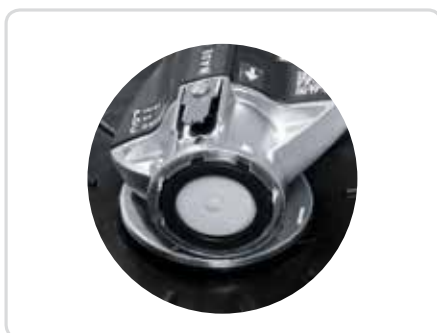

PRODUCTS' RANGE

Code	Description
R15452000	Easy coupling SEC with Hosetail 90°

Suction connections AF2 **NEW**

AF2 + pipes + hose tail

PRODUCTS' RANGE

Code	Description
F20189000	AF2 56x4 buttress 1" BSP
F20190000	AF2 2" buttress 1" BSP
F20257000	AF2 2" BSP 1" BSP
F20258000	AF2 2" 70x6 1" BSP (with drum adapter)

Suction connections PDC (Piusi DEF Coupler)

for typical stainless steel connectors.

PRODUCTS' RANGE

Code	Description
F1891000A	Piusi DEF coupler

Suction hose

PRODUCTS' RANGE

Code	Description
F15606020	Suction hose with plug head 2" BSP
F15606000	Suction hose wwith plug head 56x4