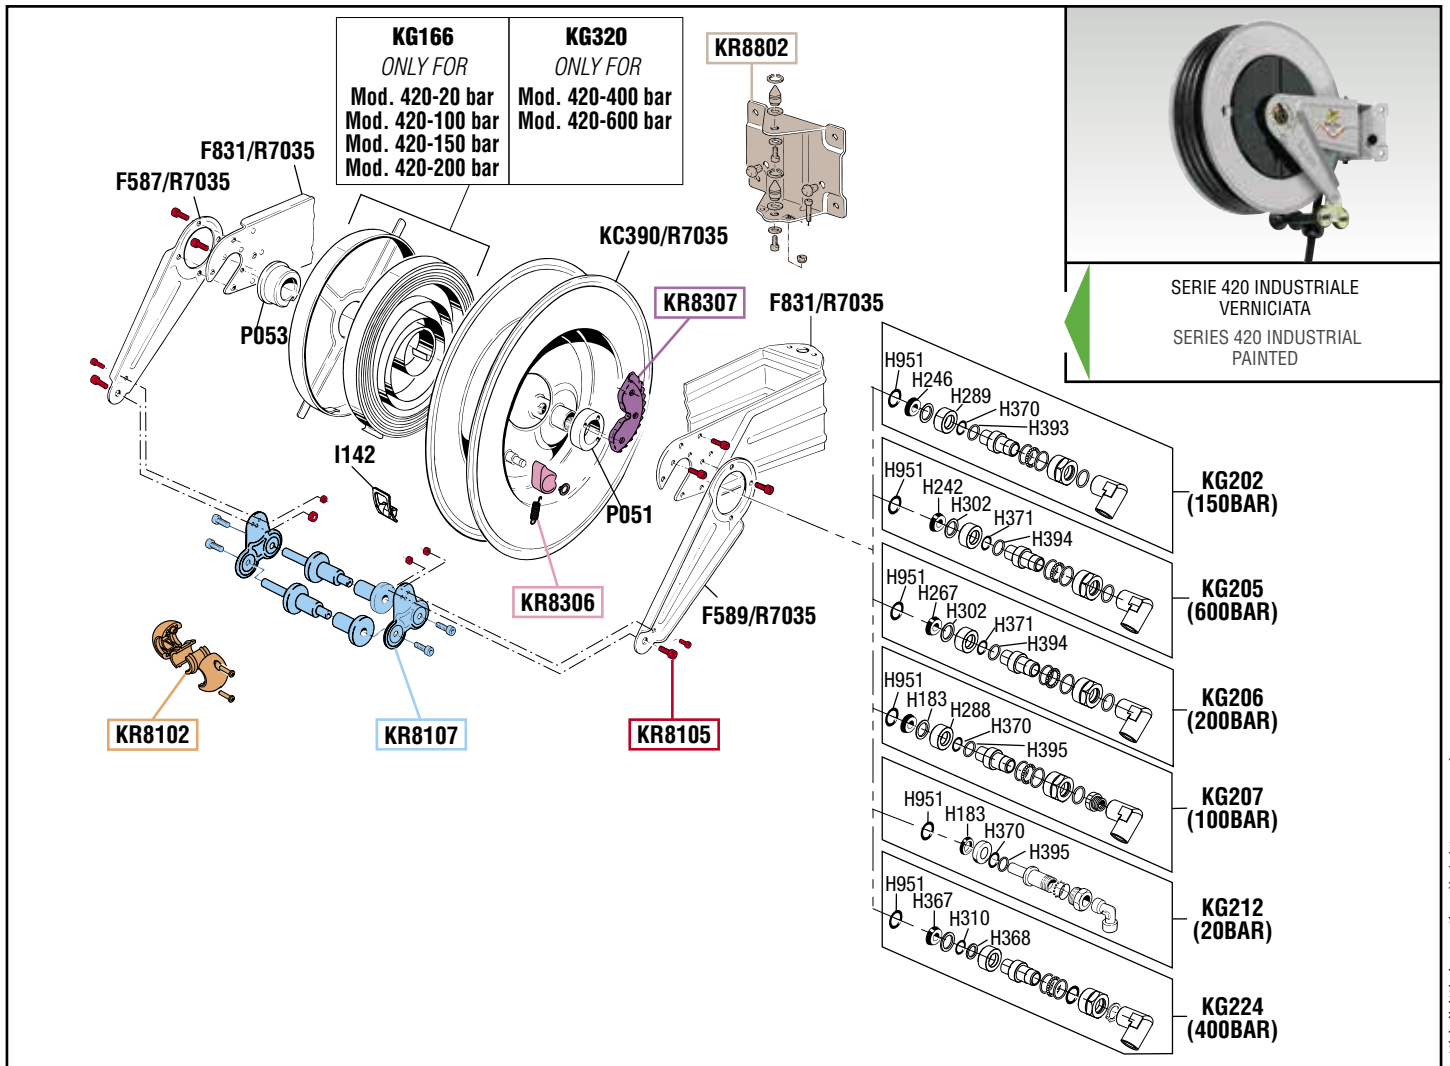

VISTA ESPLOSA - EXPLODED VIEW

tutti i diritti riservati - all rights reserved

GUIDA RICAMBI - SPARE PARTS GUIDE

KIT RICAMBI

OGNI KIT SOTTO RIPORTATO COMPRENDE I RICAMBI EVIDENZIATI CON LO STESSO COLORE E LE RELATIVE GUARNIZIONI. QUESTI RICAMBI NON SONO FORNIBILI SEPARATAMENTE TRANNE QUELLI CODIFICATI.

SPARE PARTS KITS

EACH KIT SHOWN WITH THE SAME COLOR INCLUDES ALSO THE GASKETS. THE SPARE PARTS INCLUDED IN THE KIT CAN'T BE SUPPLIED SEPARATELY EXCEPT THOSE SHOWN WITH A PROPER CODE.

CODICE CODE	DESCRIZIONE DESCRIPTION	Q.TÀ QTY
KR8102	TAMPONE FERMATUBO HOSE STOP	1
KR8105	SET VITI AVVOLGITUBO SET OF SCREWS FOR HOSEREEL	1
KR8107	KIT PORTA RULLI AVVOLGITUBO ROLLERS HOLDING KIT FOR HOSEREEL	1
KR8306	DENTE D'ARRESTO DETENT	1
KR8307	KIT CREMAGLIERA RACK KIT	1
KR8802	STAFFA PER AVVOLGITUBO WALL MOUNTED BRACKET FOR HOSEREEL	1

ELENCO RICAMBI FORNIBILI SINGOLARMENTE

LIST OF SPARE PARTS WHICH CAN BE SUPPLIED SEPARATELY

CODICE CODE	DESCRIZIONE DESCRIPTION	Q.TÀ QTY
F587/R7035	BRACCIO ORIENTABILE ADJUSTABLE ARM	1
F589/R7035	BRACCIO ORIENTABILE ADJUSTABLE ARM	1
F831/R7035	STAFFA ORIENTABILE SWIVELLING BRACKET	1
I142	INSERTO FORO USCITA TUBO HOSE OUTLET PROTECTION	1
KC390/R7035	TAMBURO AVVOLGITUBO HOSEREEL DRUM	1
KG166	CARTER MOLLA COVER SPRING GROUP	1
KG202	SNODO OLIO 150 BAR JOINT OIL 150 BAR	1
KG205	SNODO GRASSO 600 BAR JOINT GREASE 600 BAR	1
KG206	SNODO ACQUA 200 BAR JOINT WATER 200 BAR	1
KG207	SNODO ACQUA 100 BAR JOINT WATER 100 BAR	1
KG212	SNODO ARIA-ACQUA 20 BAR JOINT AIR-WATER 20 BAR	1
KG224	SNODO ACQUA 400 BAR JOINT WATER 400 BAR	1
KG320	CARTER MOLLA (Art.8420.350-Art.8420.500) COVER SPRING GROUP (Art.8420.350-8420.500)	1
P051	BOCCOLA LATO CREMAGLIERA RACK SIDE BUSH	1
P053	BOCCOLA LATO MOLLA SPRING SIDE BUSH	1

ELENCO GUARNIZIONI SNODI

JOINTS GASKETS LIST

CODICE CODE	DESCRIZIONE DESCRIPTION	Q.TÀ QTY
H951	O-RING 90SH "VITON" O-RING 90SH "VITON"	1
H183	GUARNIZIONE GASKET	1
H242	GUARNIZIONE GASKET	1
H246	GUARNIZIONE GASKET	1
H267	GUARNIZIONE "VITON 90SH" GASKET "VITON 90SH"	1
H288	RONDELLA IN "PTFE" WASHER "PTFE"	1
H289	RONDELLA IN "PTFE" WASHER "PTFE"	1
H302	RONDELLA IN "PTFE" WASHER "PTFE"	1
H310	O-RING 112 "VITON" O-RING 112 "VITON"	1
H367	GUARNIZIONE GASKET	1
H368	RONDELLA IN "PTFE" WASHER "PTFE"	1
H370	O-RING 2062 "VITON" O-RING 2062 "VITON"	1
H371	O-RING 2037 "VITON" O-RING 2037 "VITON"	1
H393	RONDELLA IN "PTFE" WASHER "PTFE"	1
H394	RONDELLA IN "PTFE" WASHER "PTFE"	1
H395	RONDELLA IN "PTFE" WASHER "PTFE"	1