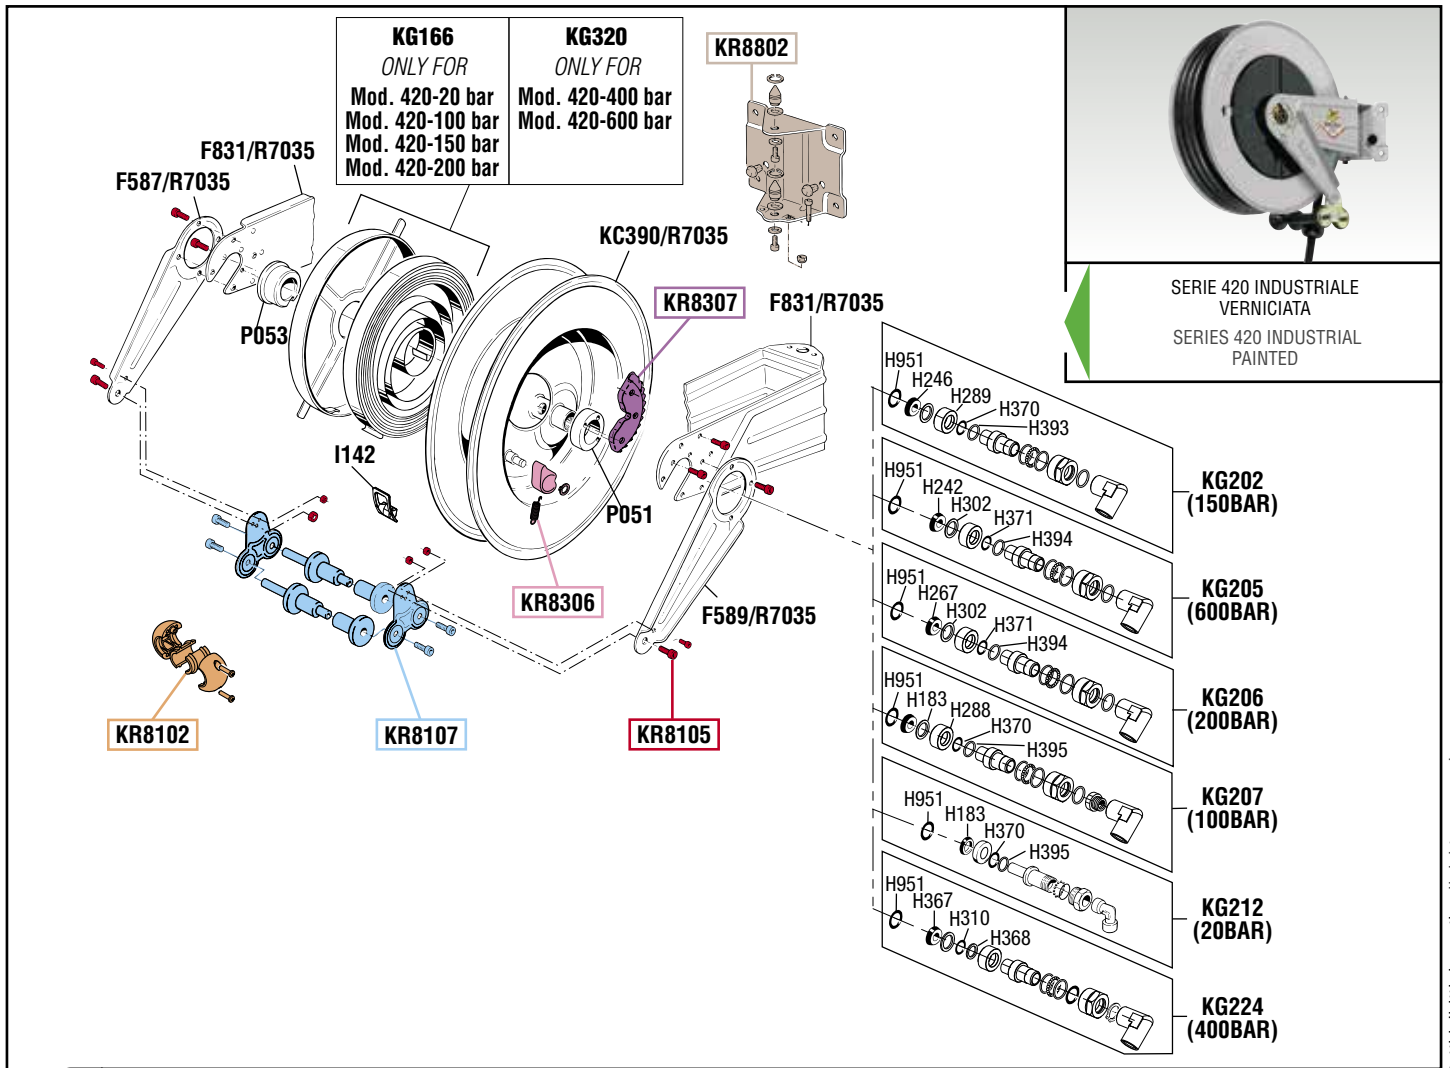

VISTA ESPLOSA - EXPLODED VIEW

tutti i diritti riservati - all rights reserved

GUIDA RICAMBI - SPARE PARTS GUIDE

KIT RICAMBI

OGNI KIT SOTTO RIPORTATO COMPRENDE I RICAMBI EVIDENZIATI CON LO STESSO COLORE E LE RELATIVE GUARNIZIONI. QUESTI RICAMBI NON SONO FORNIBILI SEPARATAMENTE TRANNE QUELLI CODIFICATI.

SPARE PARTS KITS

EACH KIT SHOWN WITH THE SAME COLOR INCLUDES ALSO THE GASKETS. THE SPARE PARTS INCLUDED IN THE KIT CAN'T BE SUPPLIED SEPARATELY EXCEPT THOSE SHOWN WITH A PROPER CODE.

CODICE CODE	DESCRIZIONE DESCRIPTION	Q.TÀ QTY
KR8102	TAMPONE FERMATUBO HOSE STOP	1
KR8105	SET VITI AVVOLGITUBO SET OF SCREWS FOR HOSEREEL	1
KR8107	KIT PORTA RULLI AVVOLGITUBO ROLLERS HOLDING KIT FOR HOSEREEL	1
KR8306	DENTE D'ARRESTO DETENT	1
KR8307	KIT CREMAGLIERA RACK KIT	1
KR8802	STAFFA PER AVVOLGITUBO WALL MOUNTED BRACKET FOR HOSEREEL	1

ELENCO RICAMBI FORNIBILI SINGOLARMENTE

LIST OF SPARE PARTS WHICH CAN BE SUPPLIED SEPARATELY

CODICE CODE	DESCRIZIONE DESCRIPTION	Q.TÀ QTY
F587/R7035	BRACCIO ORIENTABILE ADJUSTABLE ARM	1
F589/R7035	BRACCIO ORIENTABILE ADJUSTABLE ARM	1
F831/R7035	STAFFA ORIENTABILE SWIVELLING BRACKET	1
I142	INSERTO FORO USCITA TUBO HOSE OUTLET PROTECTION	1
KC390/R7035	TAMBURO AVVOLGITUBO HOSEREEL DRUM	1
KG166	CARTER MOLLA COVER SPRING GROUP	1
KG202	SNODO OLIO 150 BAR JOINT OIL 150 BAR	1
KG205	SNODO GRASSO 600 BAR JOINT GREASE 600 BAR	1
KG206	SNODO ACQUA 200 BAR JOINT WATER 200 BAR	1
KG207	SNODO ACQUA 100 BAR JOINT WATER 100 BAR	1
KG212	SNODO ARIA-ACQUA 20 BAR JOINT AIR-WATER 20 BAR	1
KG224	SNODO ACQUA 400 BAR JOINT WATER 400 BAR	1
KG320	CARTER MOLLA (Art.8420.350-Art.8420.500) COVER SPRING GROUP (Art.8420.350-8420.500)	1
P051	BOCCOLA LATO CREMAGLIERA RACK SIDE BUSH	1
P053	BOCCOLA LATO MOLLA SPRING SIDE BUSH	1

ELENCO GUARNIZIONI SNODI

JOINTS GASKETS LIST

CODICE CODE	DESCRIZIONE DESCRIPTION	Q.TÀ QTY
H951	O-RING 90SH "VITON" O-RING 90SH "VITON"	1
H183	GUARNIZIONE GASKET	1
H242	GUARNIZIONE GASKET	1
H246	GUARNIZIONE GASKET	1
H267	GUARNIZIONE "VITON 90SH" GASKET "VITON 90SH"	1
H288	RONDELLA IN "PTFE" WASHER "PTFE"	1
H289	RONDELLA IN "PTFE" WASHER "PTFE"	1
H302	RONDELLA IN "PTFE" WASHER "PTFE"	1
H310	O-RING 112 "VITON" O-RING 112 "VITON"	1
H367	GUARNIZIONE GASKET	1
H368	RONDELLA IN "PTFE" WASHER "PTFE"	1
H370	O-RING 2062 "VITON" O-RING 2062 "VITON"	1
H371	O-RING 2037 "VITON" O-RING 2037 "VITON"	1
H393	RONDELLA IN "PTFE" WASHER "PTFE"	1
H394	RONDELLA IN "PTFE" WASHER "PTFE"	1
H395	RONDELLA IN "PTFE" WASHER "PTFE"	1