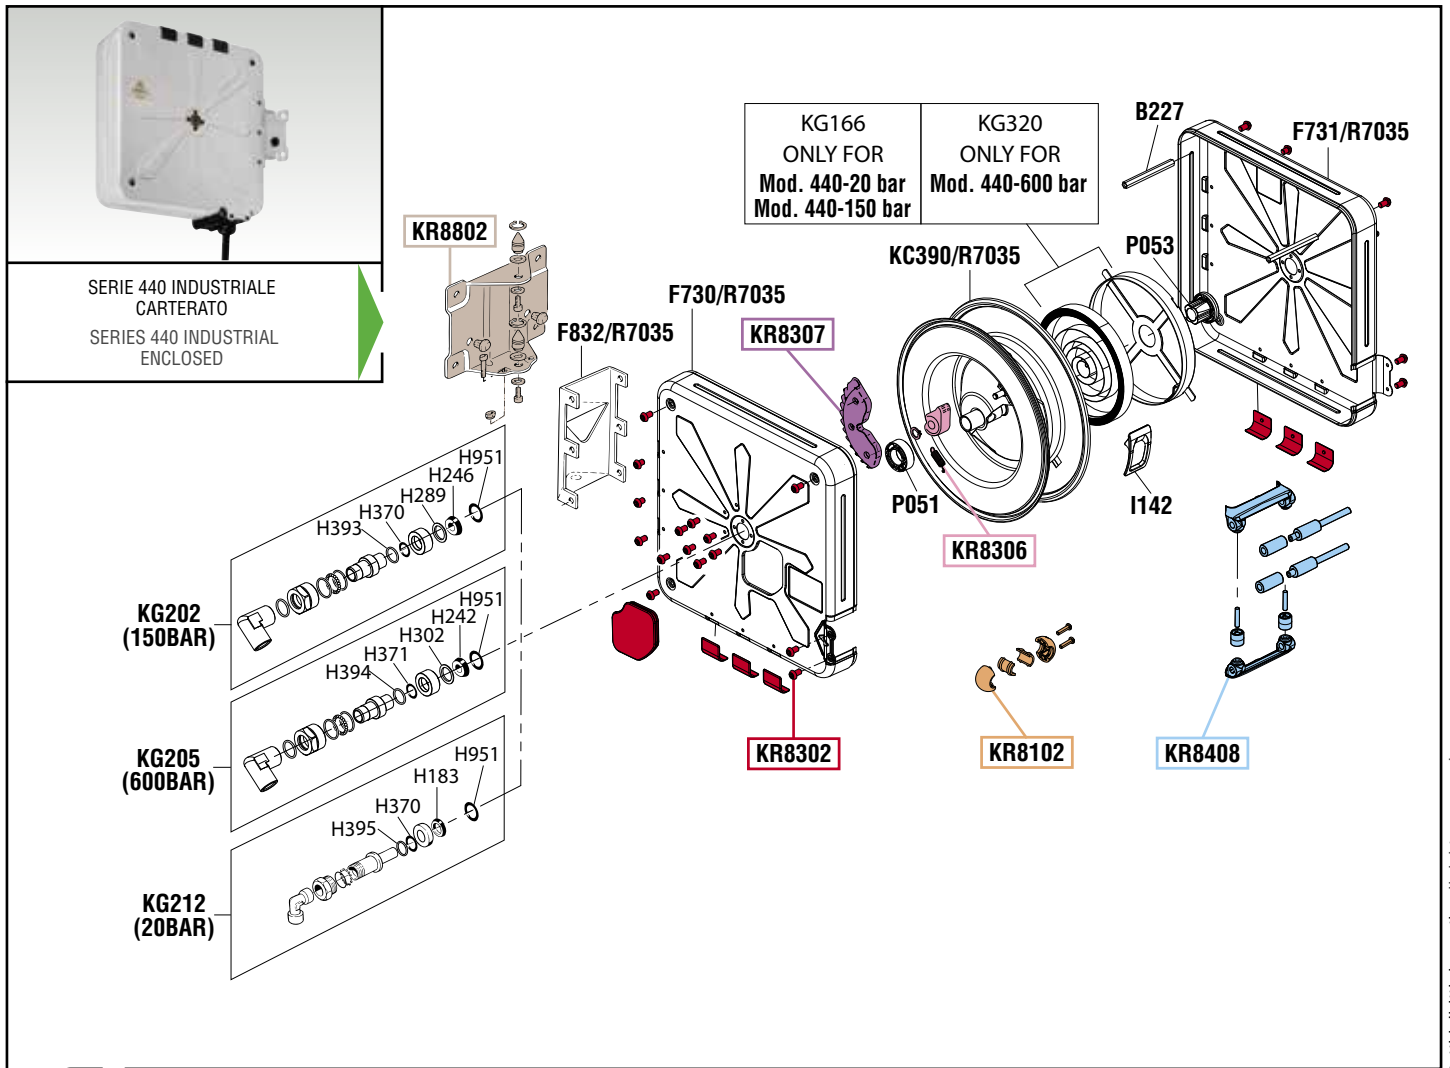

Art. 8440.100 Mod. 440-20 bar - Art. 8440.400 Mod. 440-150 bar
Art. 8440.500 Mod. 440-600 bar

VISTA ESPLOSA - EXPLODED VIEW

tutti i diritti riservati - all rights reserved

GUIDA RICAMBI - SPARE PARTS GUIDE

KIT RICAMBI

OGNI KIT SOTTO RIPORTATO COMPRENDE I RICAMBI EVIDENZIATI CON LO STESSO COLORE E LE RELATIVE GUARNIZIONI. QUESTI RICAMBI NON SONO FORNIBILI SEPARATAMENTE TRANNE QUELLI CODIFICATI.

SPARE PARTS KITS

EACH KIT SHOWN WITH THE SAME COLOR INCLUDES ALSO THE GASKETS. THE SPARE PARTS INCLUDED IN THE KIT CAN'T BE SUPPLIED SEPARATELY EXCEPT THOSE SHOWN WITH A PROPER CODE.

CODICE CODE	DESCRIZIONE DESCRIPTION	Q.TÀ QTY
KR8102	TAMPONE FERMATUBO HOSE STOP	1
KR8302	SET VITI AVVOLGITUBO HOSEREEL SCREWS KIT	1
KR8306	DENTE D'ARRESTO DETENT	1
KR8307	KIT CREMAGLIERA RACK KIT	1
KR8408	KIT PORTA RULLI AVVOLGITUBO ROLLERS HOLDING KIT FOR HOSEREEL	1
KR8802	STAFFA PER AVVOLGITUBO WALL MOUNTED BRACKET FOR HOSEREEL	1

ELENCO RICAMBI FORNIBILI SINGOLARMENTE

LIST OF SPARE PARTS WHICH CAN BE SUPPLIED SEPARATELY

CODICE CODE	DESCRIZIONE DESCRIPTION	Q.TÀ QTY
B227	PRIGIONIERO SLEEVE	2
F730/R7035	CARTER LATO CREMAGLIERA RACK SIDE COVER	1
F731/R7035	CARTER LATO MOLLA SPRING SIDE COVER	1
F832/R7035	STAFFA ORIENTABILE SWIVELLING BRACKET	1
I142	INSERTO FORO USCITA TUBO HOSE OUTLET PROTECTION	1
KC390/R7035	TAMBURO AVVOLGITUBO HOSEREEL DRUM	1
KG166	CARTER MOLLA COVER SPRING GROUP	1
KG202	SNODO OLIO 150 BAR JOINT OIL 150 BAR	1
KG205	SNODO GRASSO 600 BAR JOINT GREASE 600 BAR	1
KG212	SNODO ARIA-ACQUA 20 BAR JOINT AIR-WATER 20 BAR	1
KG320	CARTER MOLLA (Art. 8440.500) COVER SPRING GROUP (Art. 8440.500)	1
P051	BOCCOLA LATO CREMAGLIERA RACK SIDE BUSH	1
P053	BOCCOLA LATO MOLLA SPRING SIDE BUSH	1

ELENCO GUARNIZIONI SNODI

JOINTS GASKETS LIST

CODICE CODE	DESCRIZIONE DESCRIPTION	Q.TÀ QTY
H183	GUARNIZIONE GASKET	1
H242	GUARNIZIONE GASKET	1
H246	GUARNIZIONE GASKET	1
H289	RONDELLA IN "PTFE" WASHER "PTFE"	1
H302	RONDELLA IN "PTFE" WASHER "PTFE"	1
H370	O-RING 2062 "VITON" O-RING 2062 "VITON"	1
H371	O-RING 2037 "VITON" O-RING 2037 "VITON"	1
H393	RONDELLA IN "PTFE" WASHER "PTFE"	1
H394	RONDELLA IN "PTFE" WASHER "PTFE"	1
H395	RONDELLA IN "PTFE" WASHER "PTFE"	1
H951	O-RING 90SH "VITON" O-RING 90SH "VITON"	1