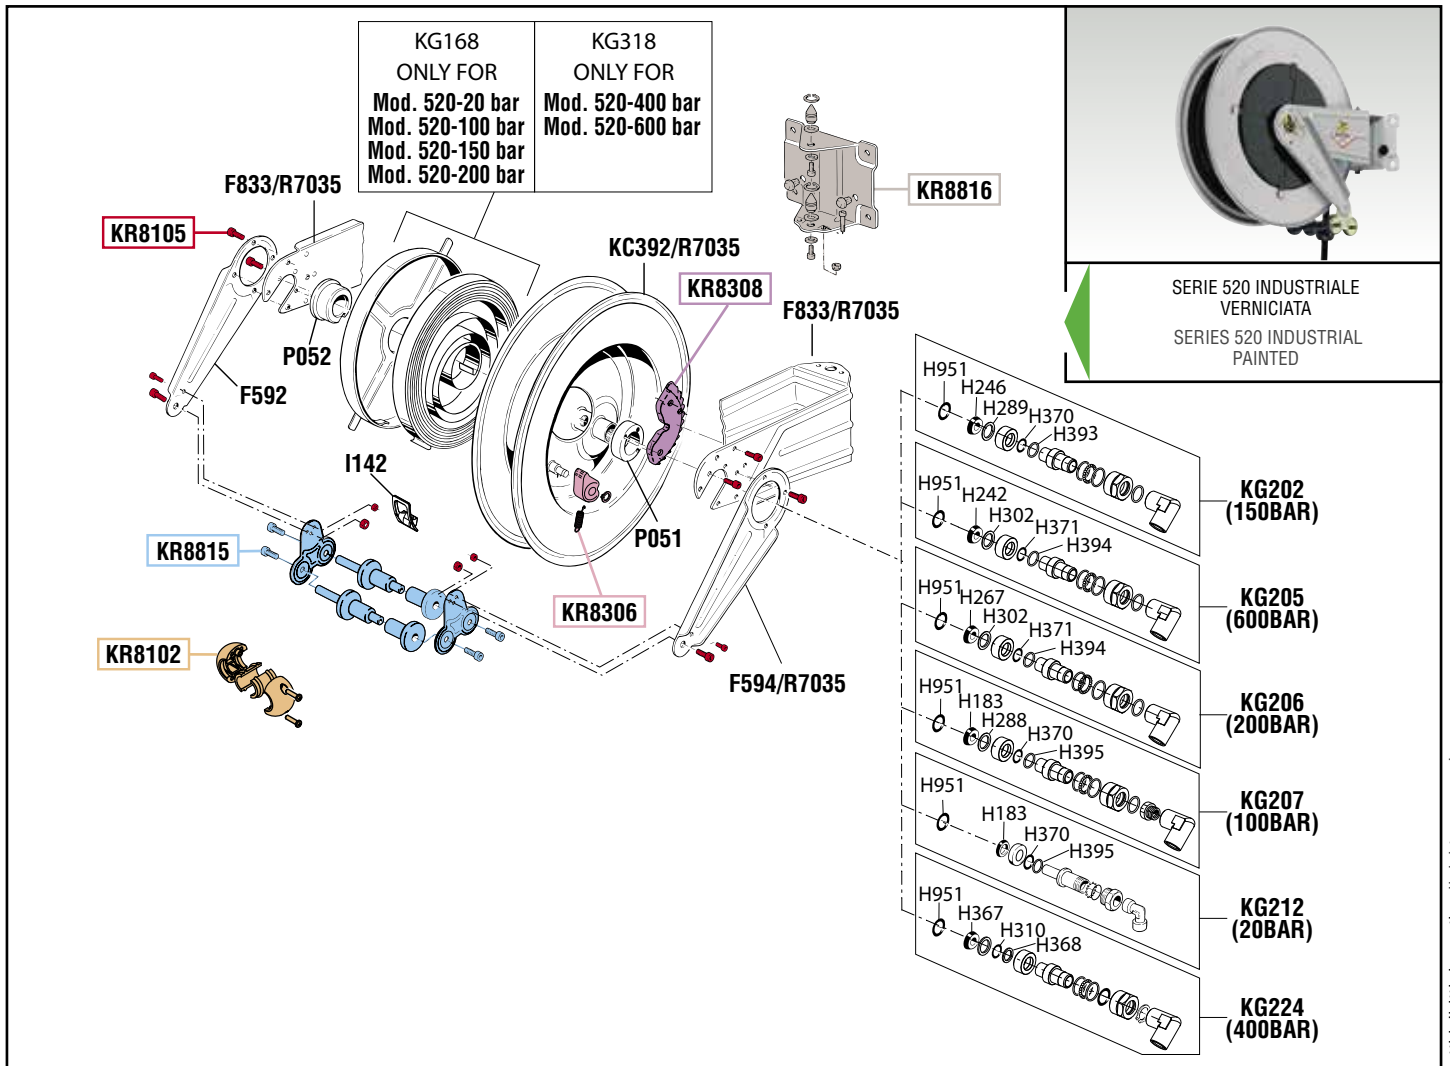

Art. 8520.100 Mod. 520-20 bar - Art. 8520.200 Mod. 520-100 bar
 Art. 8520.300 Mod. 520-200 bar - Art. 8520.350 Mod. 520-400 bar
 Art. 8520.400 Mod. 520-150 bar - Art. 8520.500 Mod. 520-600 bar

VISTA ESPLOSA - EXPLODED VIEW

SPARE PARTS KITS

EACH KIT SHOWN WITH THE SAME COLOR INCLUDES ALSO THE GASKETS. THE SPARE PARTS INCLUDED IN THE KIT CAN'T BE SUPPLIED SEPARATELY EXCEPT THOSE SHOWN WITH A PROPER CODE.

CODICE CODE	DESCRIZIONE DESCRIPTION	Q.TÀ QTY
KR8102	TAMPONE FERMATUBO HOSE STOP	1
KR8105	SET VITI AVVOLGITUBO SET OF SCREWS FOR HOSE REEL	1
KR8306	DENTE D'ARRESTO DETENT	1
KR8308	KIT CREMAGLIERA RACK KIT	1
KR8815	KIT PORTA RULLI AVVOLGITUBO ROLLERS HOLDING KIT FOR HOSE REEL	1
KR8816	STAFFA PER AVVOLGITUBO WALL MOUNTED BRACKET FOR HOSE REEL	1

ELENCO GUARNIZIONI SNODI

JOINTS GASKETS LIST

CODICE CODE	DESCRIZIONE DESCRIPTION	Q.TÀ QTY
H183	GUARNIZIONE GASKET	1
H242	GUARNIZIONE GASKET	1
H246	GUARNIZIONE GASKET	1
H267	GUARNIZIONE "VITON 90SH" GASKET "VITON 90SH"	1
H288	RONDELLA IN "PTFE" WASHER "PTFE"	1
H289	RONDELLA IN "PTFE" WASHER "PTFE"	1
H302	RONDELLA IN "PTFE" WASHER "PTFE"	1
H310	O-RING 112 "VITON" O-RING 112 "VITON"	1
H367	GUARNIZIONE GASKET	1
H368	RONDELLA IN "PTFE" WASHER "PTFE"	1
H370	O-RING 2062 "VITON" O-RING 2062 "VITON"	1
H371	O-RING 2037 "VITON" O-RING 2037 "VITON"	1
H393	RONDELLA IN "PTFE" WASHER "PTFE"	1
H394	RONDELLA IN "PTFE" WASHER "PTFE"	1
H395	RONDELLA IN "PTFE" WASHER "PTFE"	1
H951	O-RING 90SH "VITON" O-RING 90SH "VITON"	1