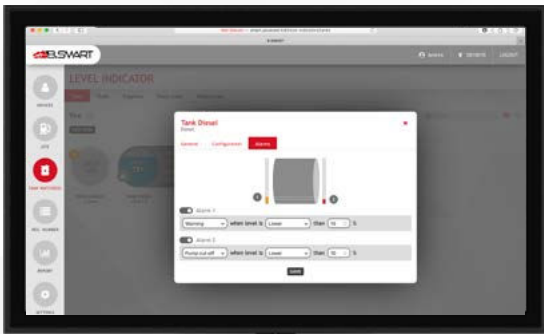

ADD-ONS

FEATURES

- EXPANDABLE WITH DEDICATED ADD-ON
- UNLIMITED DRIVERS
- DETAILED INFO FOR EACH DRIVER
- SUITABLE FOR ALL NEED
- MONITORING AND MANAGEMENT OF THE TANKS
- MANAGE LIMITS AND VEHICLE CONSUMPTIONS

PIUSI B.SMART is an expandable system that quickly adapts to the new needs thanks to software-activated addons. A smart FMS that grows with the business. With the ADD-ON packages it is possible to purchase drivers accesses (licenses) (10 or 50) or the special function TANK WATCHDOG or FUEL ECONOMY to have always under control the level of the fluid in the tank or manage consumptions. You can also upgrade your MC version to B.SMART with the dedicated KIT UPGRADE 1.0/2018.

ADD-ON

Once the ADD-ON is chosen, PIUSI will send an activation code with all related instructions.

DRIVER ADD-ON

CODE	DESCRIPTION
F22500000	DRIVER ACCESS ADD-ON B.SMART (X10)
FO0770D20	DRIVER ACCESS ADD-ON B.SMART (X50)

TANK WATCHDOG

B.SMART Tank Watchdog is the perfect add on for a complete and updated control of the stock. It allows you to:

- monitor the tank level (add fluid loads and unloads and adjustments);
- set level alarms;
- manage suppliers;
- follow inventory price values and trends;
- access and download reports from anywhere.

TANK WATCHDOG - tank levels

Adding the level indicator OCIO, the system allows you to monitor the fluid level in your tanks in real time and gives alarms in case of malfunction or low levels. A perfect add-on for a complete and updated control of the stock. You can connect also any 420 mA or 0-10 V fluid gauge or run the system without any gauge thanks to the "virtual tank" option:

- set level alarms and get notifications on the tank level;
- possibility to configure high level or low level alarms;
- stop the pump according to the level of the fluid;
- send an automatic e-mail to notify when you reach the level alarm set.

TANK WATCHDOG - fluid price and values

Thank to the level indicator OCIO you can have at your fingertips the fluid inventory value & quantity: you can define the refuelling price and verify the current inventory value.

- manage suppliers of the fluids to keep track of the date, price and quantity bought;
- get real time data of the value of your inventory;
- follow fluids price trends;
- access and download reports from any internet connected device thanks to the software cloud.

TANK WATCHDOG ADD-ON

CODE	DESCRIPTION
FO0770L00	B.SMART TANK WATCHDOG ADD-ON - 1 YEAR
FO0770L10	B.SMART TANK WATCHDOG ADD-ON - 3 YEARS
FO0770L20	B.SMART TANK WATCHDOG ADD-ON - ONE TIME FEE