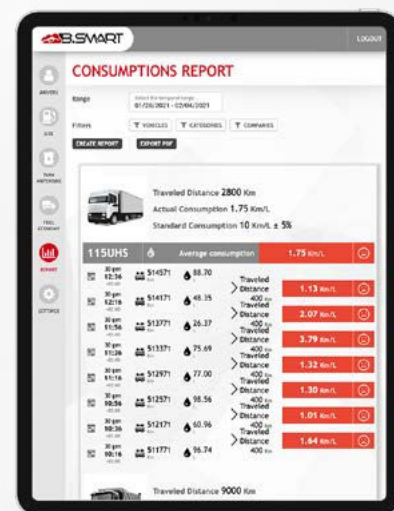

- Integrated fleet management;
- Manage consumptions, cross-checking vehicles and drivers;
- Manage drivers' and vehicles' limits;
- Add, check and manage the on-road refuellings.

## FUEL ECONOMY - fleet management & limits

Thanks to this new add-on, you can:

- Add to the B.SMART WEB APP system all the vehicles of your fleet;
- Group all the vehicles according to a specific and personalized setting;
- Add to the WEB APP the images of your vehicles and drivers for a quickest and easy identification;
- Set drivers and vehicles limits based on quantities or time frames.

## FUEL ECONOMY - consumptions report

Thanks to this new add-on, you can have detailed reports of:

- Fuel/AdBlue® dispenses;
- Vehicles' consumptions, spotting deviations vs standard;
- Drivers' consumption on vehicles, tracking the driving behaviour of the operator;
- Spot drivers' high fuel consumption;
- Add on-road transactions highlighting also fuel/AdBlue® costs and the service station used in order to have a complete overview on the trend/activities of both drivers and vehicles.