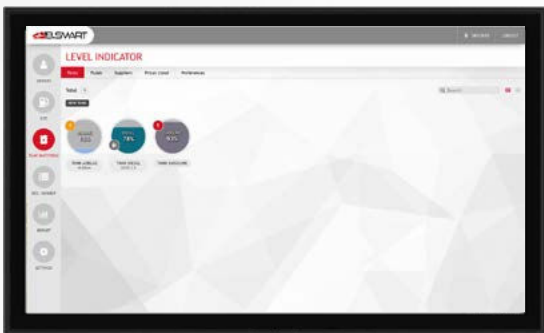

ADD-ONS

FEATURES

- EXPANDABLE WITH DEDICATED ADD-ON
- UNLIMITED DRIVERS
- DETAILED INFO FOR EACH DRIVER
- SUITABLE FOR ALL NEED
- MONITORING AND MANAGEMENT OF THE TANKS
- MANAGE LIMITS AND VEHICLE CONSUMPTIONS

PIUSI B.SMART is an expandable system that quickly adapts to the new needs thanks to software-activated addons. A smart FMS that grows with the business. With the ADD-ON packages it is possible to purchase drivers accesses (licenses) (10 or 50) or the special function TANK WATCHDOG or FUEL ECONOMY to have always under control the level of the fluid in the tank or manage consumptions. You can also upgrade your MC version to B.SMART with the dedicated KIT UPGRADE 1.0/2018.

ADD-ON

Once the ADD-ON is chosen, PIUSI will send an activation code with all related instructions.

DRIVER ADD-ON

CODE	DESCRIPTION
F22500000	DRIVER ACCESS ADD-ON B.SMART (X10)
FO0770D20	DRIVER ACCESS ADD-ON B.SMART (X50)

TANK WATCHDOG

B.SMART Tank Watchdog is the perfect add on for a complete and updated control of the stock. It allows you to:

- monitor the tank level (add fluid loads and unloads and adjustments);
- set level alarms;
- manage suppliers;
- follow inventory price values and trends;
- access and download reports from anywhere.

TANK WATCHDOG - tank levels

Adding the level indicator OCIO, the system allows you to monitor the fluid level in your tanks in real time and gives alarms in case of malfunction or low levels. A perfect add-on for a complete and updated control of the stock. You can connect also any 420 mA or 0-10 V fluid gauge or run the system without any gauge thanks to the "virtual tank" option:

- set level alarms and get notifications on the tank level;
- possibility to configure high level or low level alarms;
- stop the pump according to the level of the fluid;
- send an automatic e-mail to notify when you reach the level alarm set.

TANK WATCHDOG - fluid price and values

Thank to the level indicator OCIO you can have at your fingertips the fluid inventory value & quantity: you can define the refuelling price and verify the current inventory value.

- manage suppliers of the fluids to keep track of the date, price and quantity bought;
- get real time data of the value of your inventory;
- follow fluids price trends;
- access and download reports from any internet connected device thanks to the software cloud.

TANK WATCHDOG ADD-ON

CODE	DESCRIPTION
FO0770L00	B.SMART TANK WATCHDOG ADD-ON - 1 YEAR
FO0770L10	B.SMART TANK WATCHDOG ADD-ON - 3 YEARS
FO0770L20	B.SMART TANK WATCHDOG ADD-ON - ONE TIME FEE