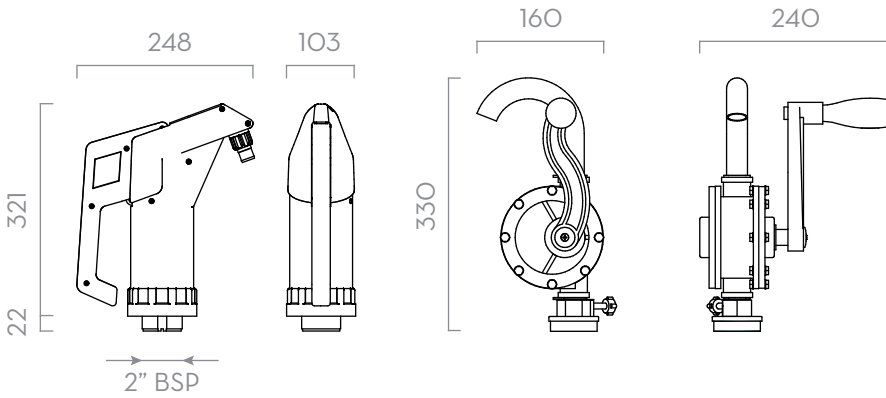

WINDSCREEN

DIMENSIONS

Dimensions expressed in millimeters

IN THE BOX

- SUZZARABLUE HAND PUMP
- DELIVERY HOSE (ON REQUEST)
- SUCTION PIPE
- INSTRUCTION MANUAL

DETAILS

MATERIALS

- BODY: PLASTIC
- ROTOR: PLASTIC
- VANES: PLASTIC

TECHNICAL DATA

CODE	DESCRIPTION	FLUIDS TYPE	SPOUT	HOSE		DIP PIPE	COMPLETE KIT	MAUSER AND GREIF ADAPTER FOR DRUM
			BSP	LENGHT	Ø			
FO033209A	PISTON HAND PUMP (WITH DIP PIPE)	Ad W A	3/4"	-	-	YES	-	-
FO033210A	PISTON HAND PUMP (WITH COMPLETE KIT)	Ad W A	3/4"	3 M	3/4"	YES	YES	YES
FO033205B	ROTATIVE HAND PUMP (WITH DIP PIPE)	Ad W A	3/4"	-	-	YES	-	-
FO033208B	ROTATIVE HAND PUMP (WITH COMPLETE KIT)	Ad W A	3/4"	3 M	3/4"	YES	YES	YES